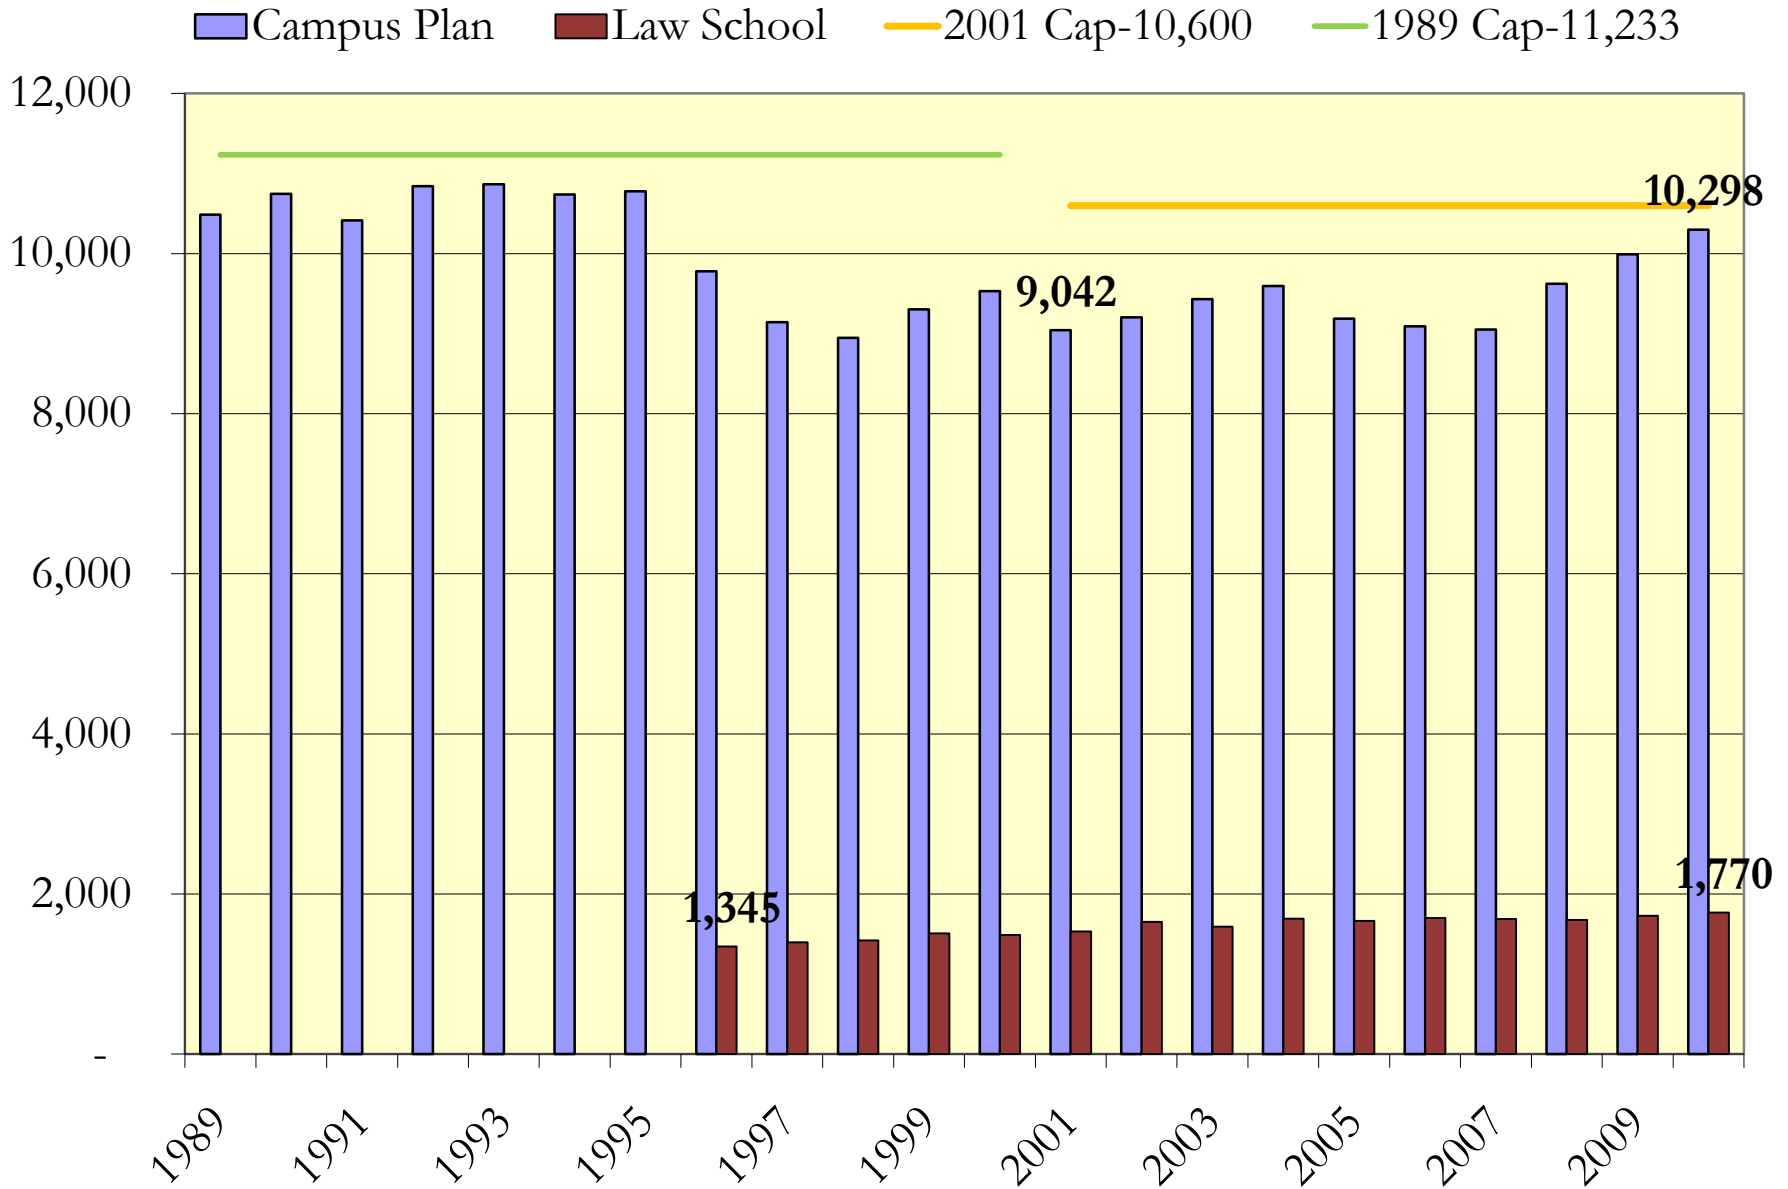

AMERICAN UNIVERISTY
Student Population Headcount
Fall Semester 1989-2010

EXHIBIT 6

AMERICAN UNIVERSITY
Campus Plan Enrollment Headcount
History/Projections Fall 2005-2020

AMERICAN UNIVERSITY
Campus Plan Faculty-Staff Headcount
History/Projections 2005-2020
Law School Included