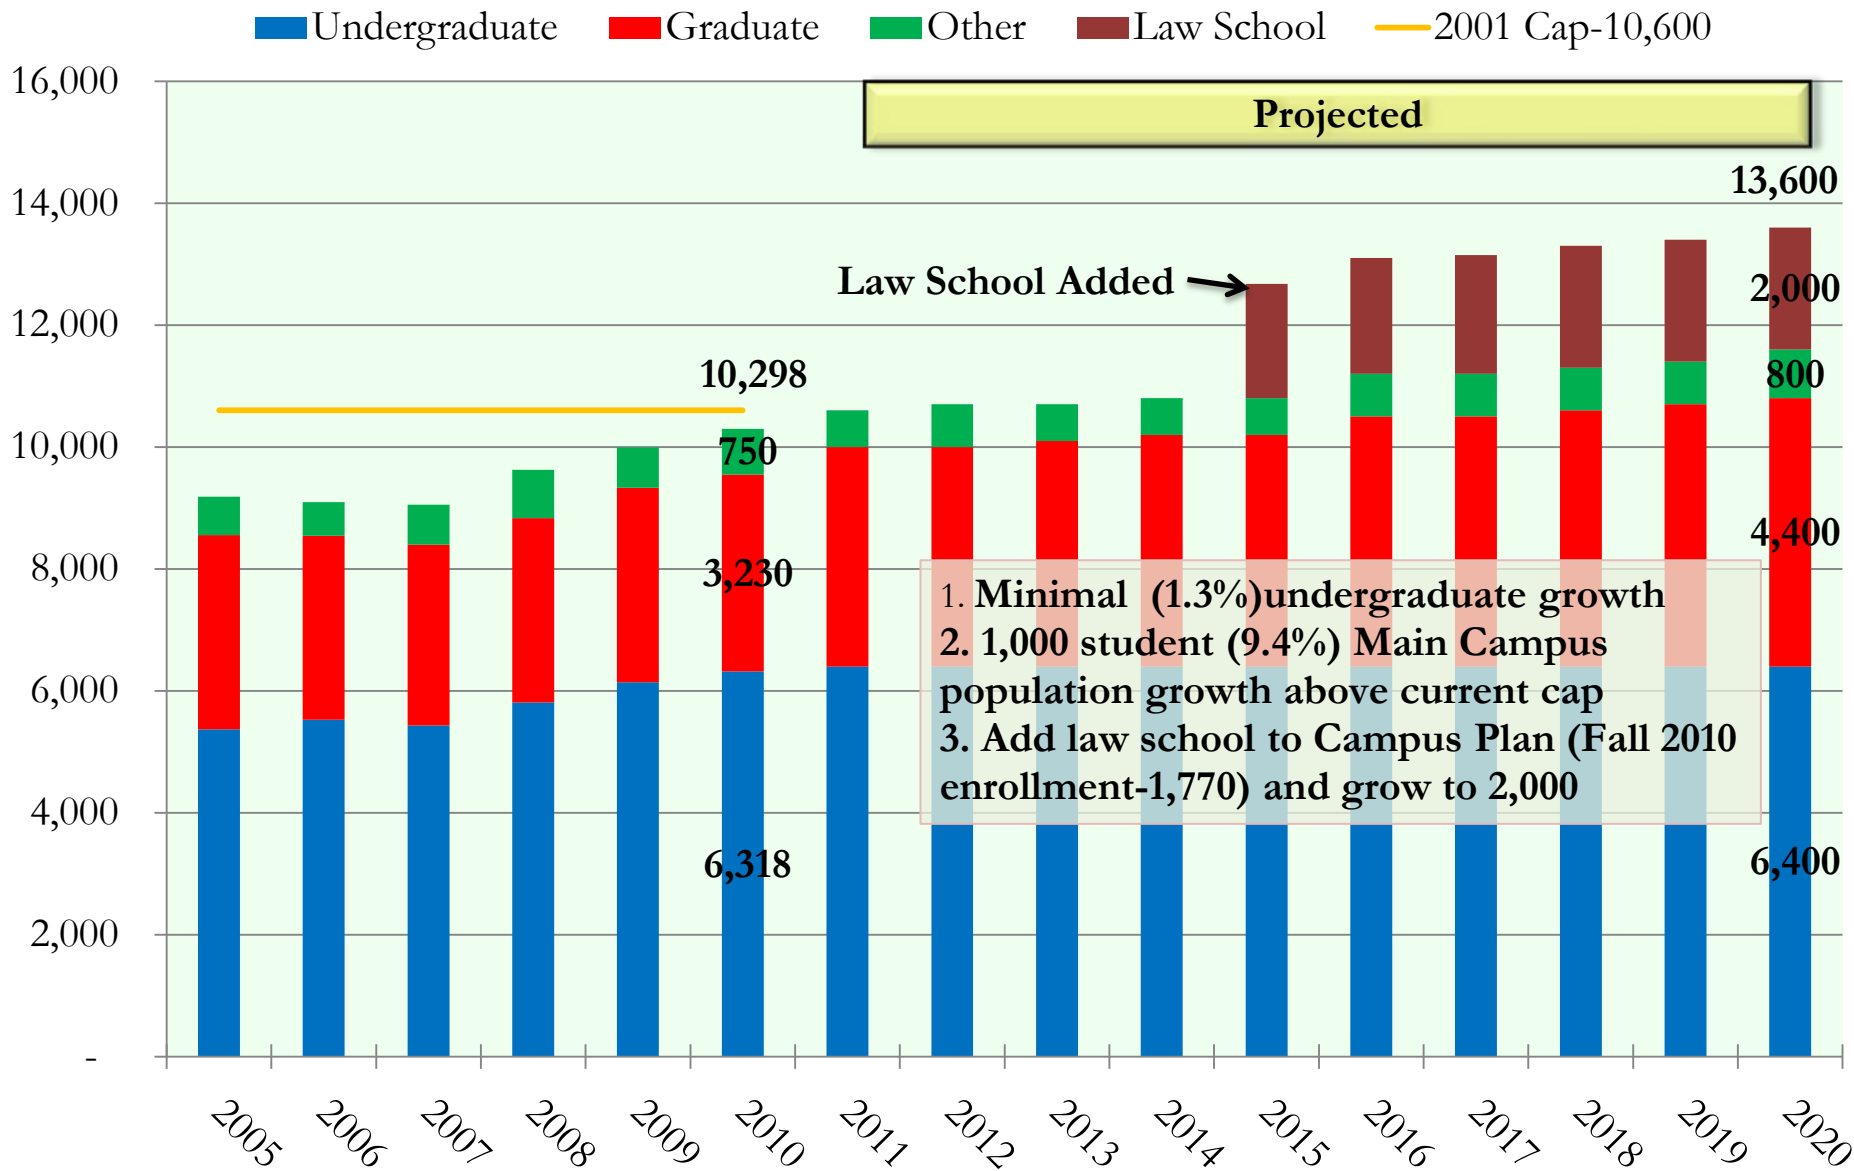

AMERICAN UNIVERISTY
Student Population Headcount
Fall Semester 1989-2010

EXHIBIT 6

AMERICAN UNIVERSITY
Campus Plan Enrollment Headcount
History/Projections Fall 2005-2020

AMERICAN UNIVERSITY
Campus Plan Faculty-Staff Headcount
History/Projections 2005-2020
Law School Included