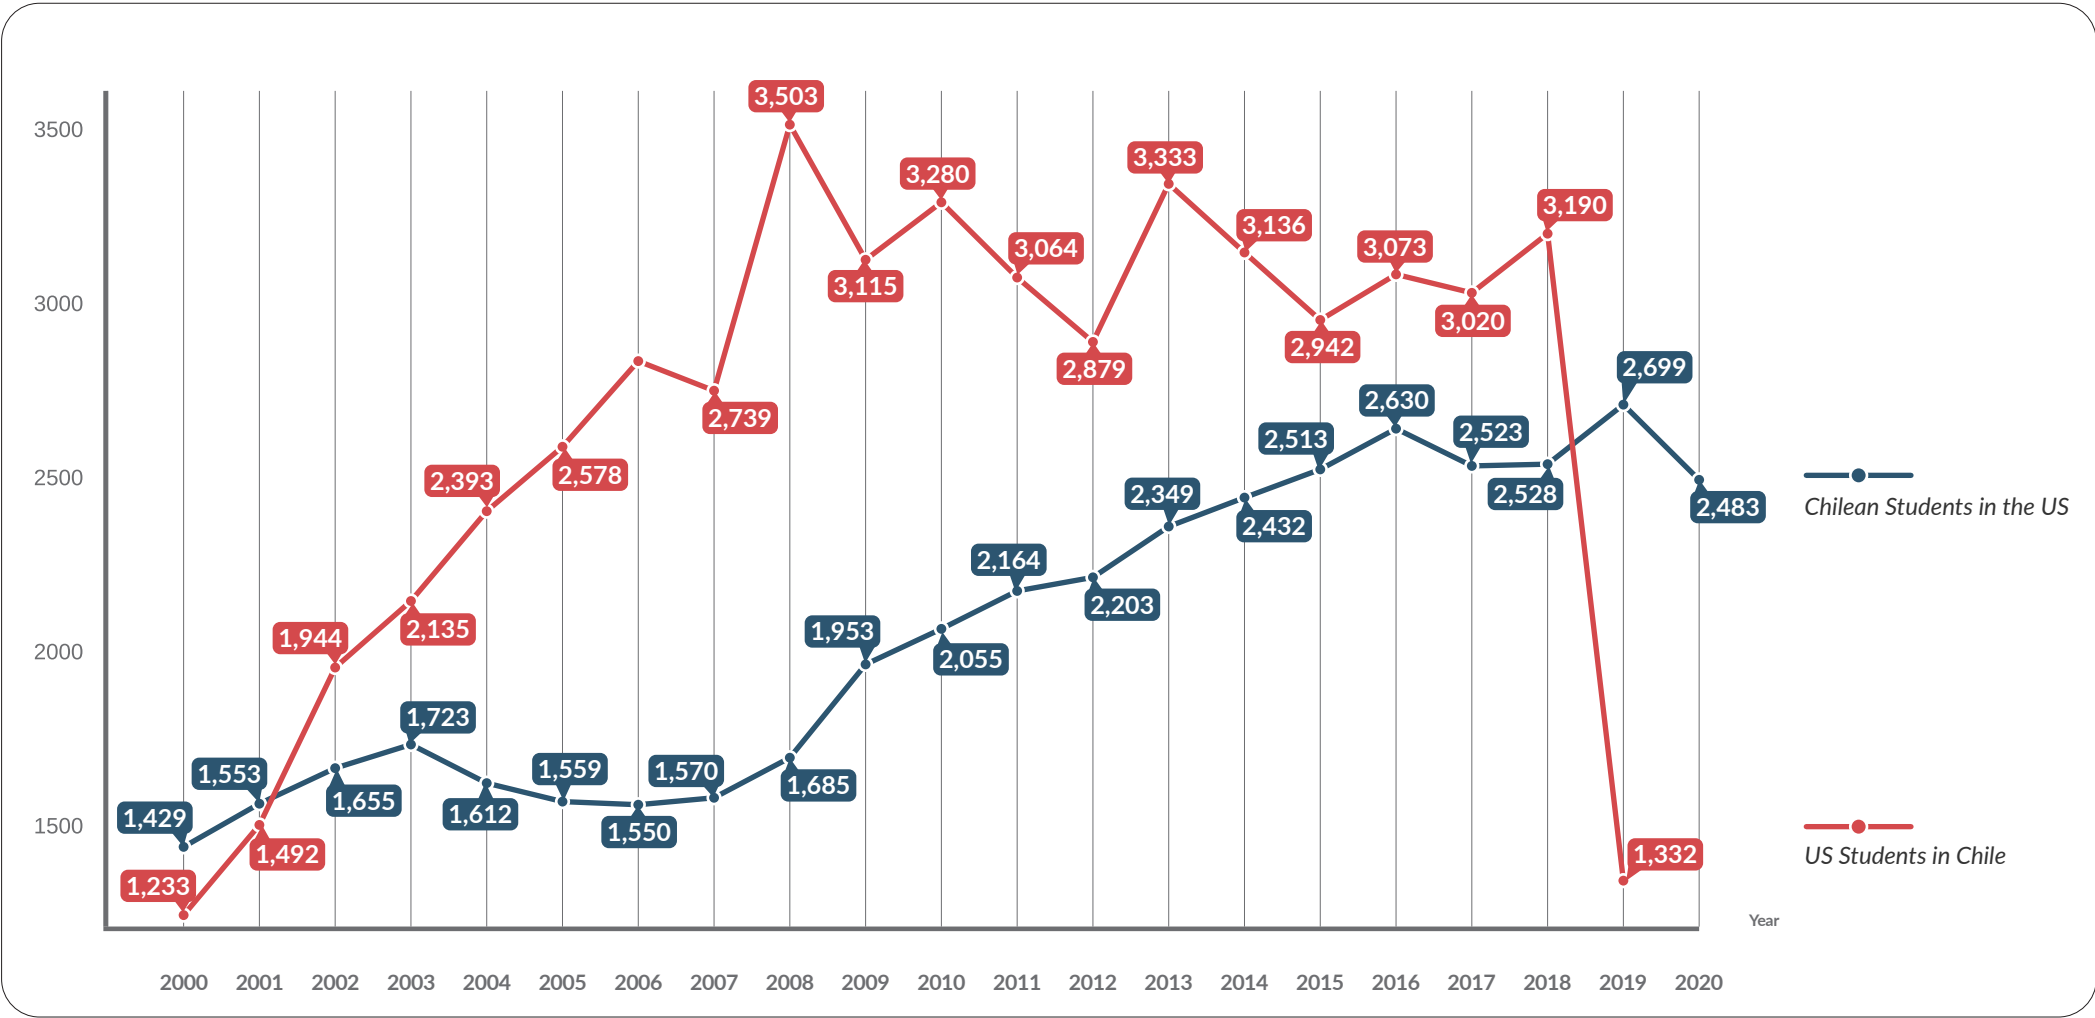

Participants in US-Chile Student Exchanges

Assessing the Cumulative Effects of U.S. Engagement in Uruguay and Chile

This research has been funded through a cooperative agreement between the Institute for War & Peace Reporting and the U.S. Department of State.