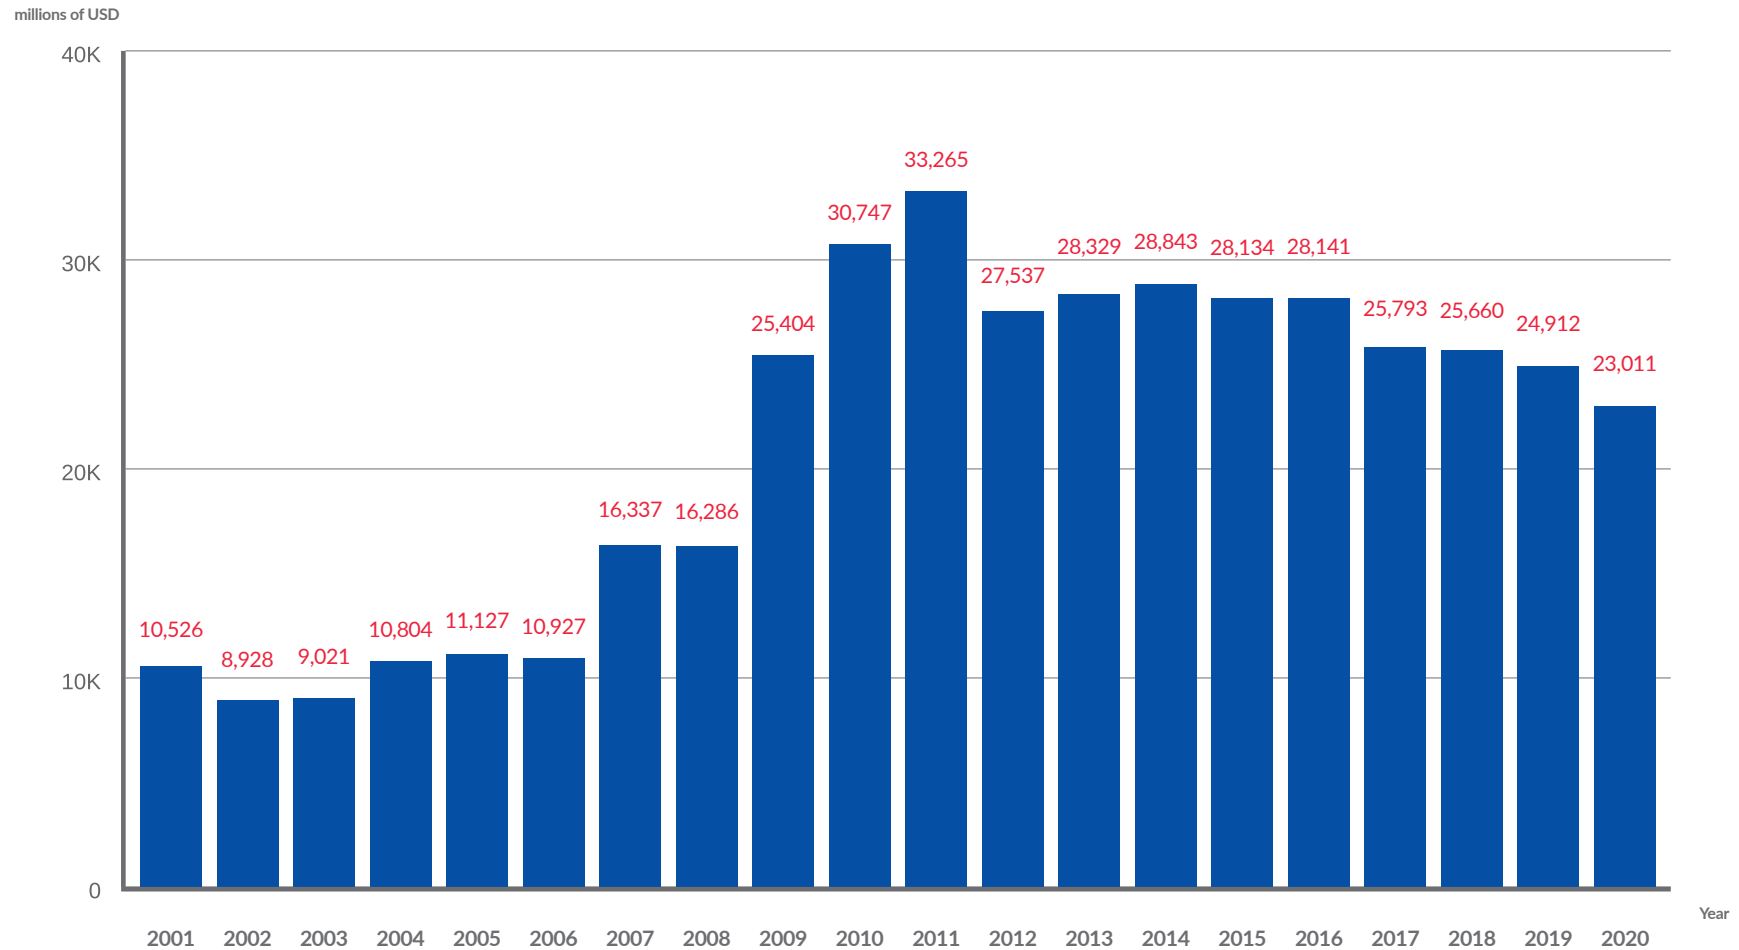

U.S. Foreign Direct Investment in Chile (in Millions of USD)

Assessing the Cumulative Effects of U.S. Engagement in Uruguay and Chile

This research has been funded through a cooperative agreement between the Institute for War & Peace Reporting and the U.S. Department of State.