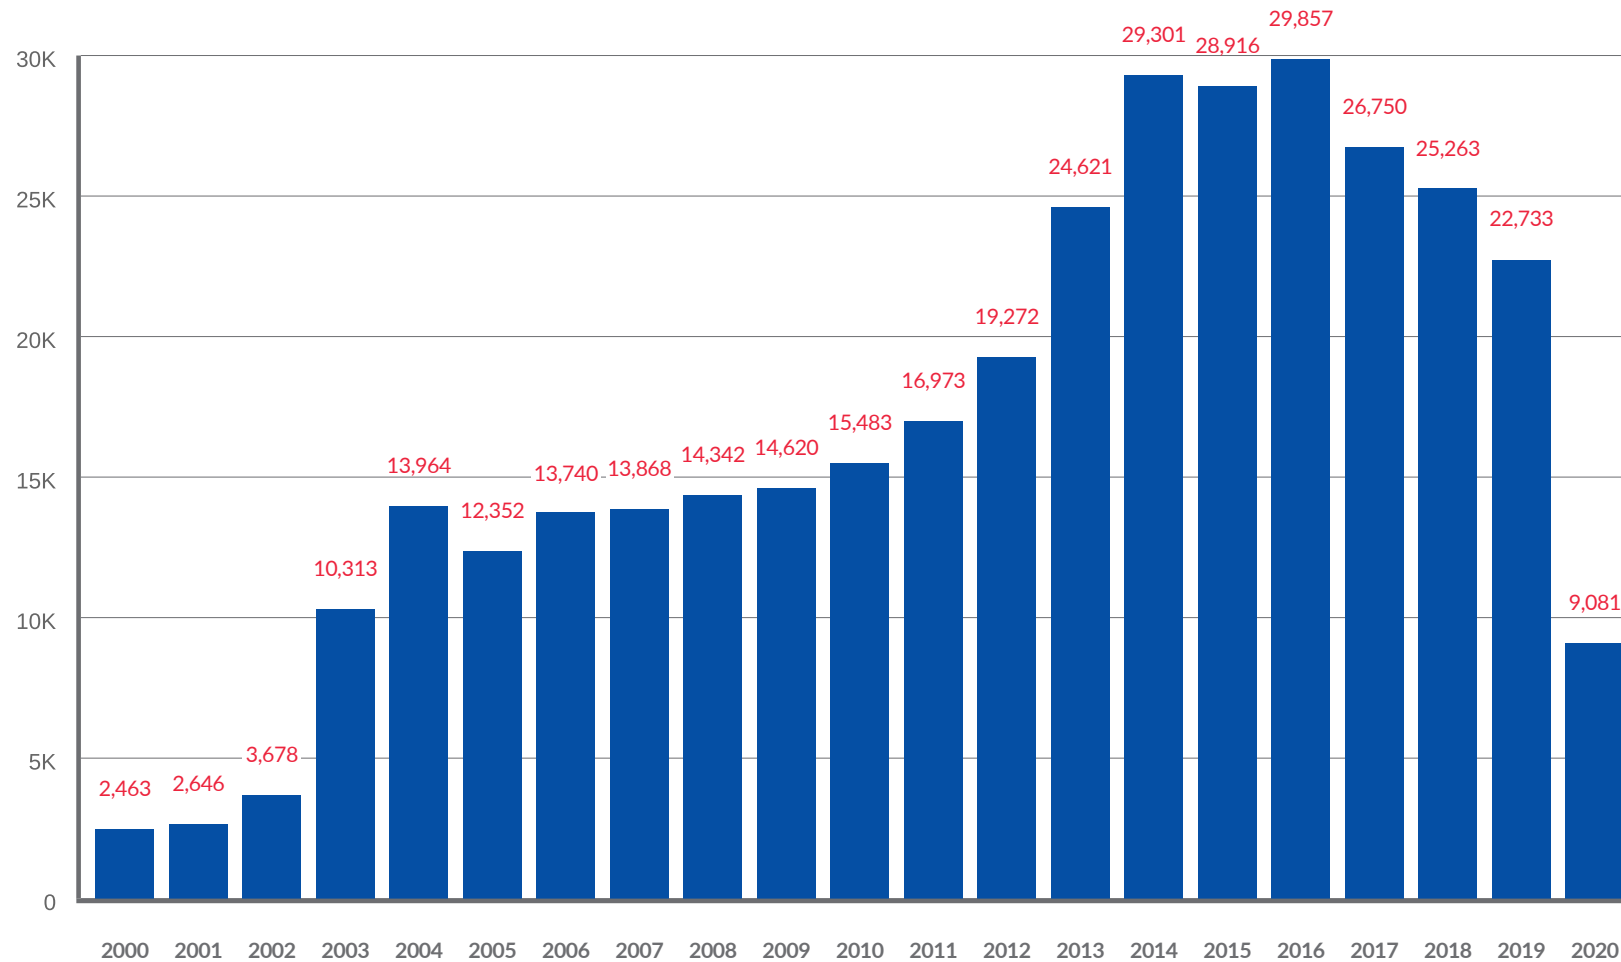

Total Annual Non-Immigrant US Visas Issued: Uruguay

Assessing the Cumulative Effects of U.S. Engagement in Uruguay and Chile

This research has been funded through a cooperative agreement between the Institute for War & Peace Reporting and the U.S. Department of State.